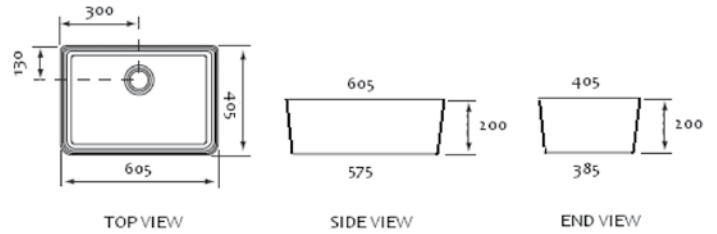

CERAMIC

RECESSED SINKS & BASINS

EUROPEAN BUTLER SINK
Ref No. G108620
Sink Capacity 27 Litres

CAPRI SERIES

Ref No. C5201
Sink Capacity 16 Litres

Ref No. C5241
Sink Capacity 28 Litres

BELFAST

BELFAST Ref No. 7400
Sink Capacity 42 Litres

ULTIMO Ref No. 106053
Sink Capacity 20 Litres

CERAMIC

KITCHEN SINKS & BAR SINKS

LUSITANO Ref No. 7222

LUSITANO Ref No. 7220

PLANO Ref No. 7210 **CUBA** Ref No. 7200

LUSITANO Ref No. 7221

LUSITANO Ref No. 7223