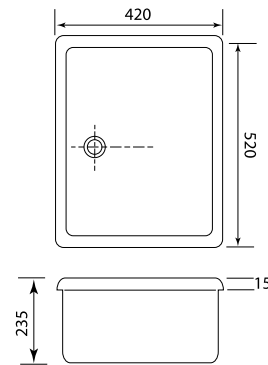

CERAMIC

RECESSED SINKS & BASINS

EUROPEAN BUTLER SINK
Ref No. G108620
Sink Capacity 27 Litres

CAPRI SERIES

Ref No. C5201
Sink Capacity 16 Litres

Ref No. C5241
Sink Capacity 28 Litres

BELFAST

BELFAST Ref No. 7400
Sink Capacity 42 Litres

ULTIMO Ref No. 106053
Sink Capacity 20 Litres

CERAMIC

KITCHEN SINKS & BAR SINKS

LUSITANO Ref No. 7222

LUSITANO Ref No. 7220

PLANO Ref No. 7210 **CUBA** Ref No. 7200

LUSITANO Ref No. 7221

LUSITANO Ref No. 7223

CERAMIC LAUNDRY SINKS

RIBA 750 Ref No. 108630
SINK CAPACITY 45 LITRES

RIBA 750
With Cabinet
Ref No. 6634000

NO OVERFLOW

RIBA 400 Ref No. 108600
SINK CAPACITY 25 LITRES

RIBA 400
With Cabinet
Ref No. 6604000