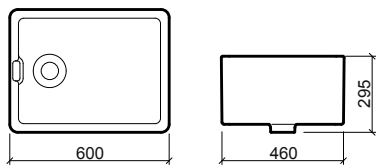

CERAMIC

RECESSED SINKS & BASINS

EUROPEAN BUTLER SINK
Ref No. G108620
Sink Capacity 27 Litres

CAPRI SERIES

Ref No. C5201
Sink Capacity 16 Litres

Ref No. C5241
Sink Capacity 28 Litres

BELFAST

BELFAST Ref No. 7400
Sink Capacity 42 Litres

ULTIMO Ref No. 106053
Sink Capacity 20 Litres

CERAMIC

KITCHEN SINKS & BAR SINKS

LUSITANO Ref No. 7222

LUSITANO Ref No. 7220

PLANO Ref No. 7210 **CUBA** Ref No. 7200

LUSITANO Ref No. 7221

LUSITANO Ref No. 7223