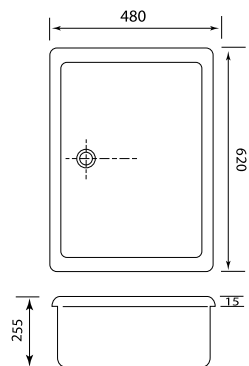

CERAMIC

RECESSED SINKS & BASINS

EUROPEAN BUTLER SINK
Ref No. G108620
Sink Capacity 27 Litres

CAPRI SERIES

Ref No. C5201
Sink Capacity 16 Litres

Ref No. C5241
Sink Capacity 28 Litres

BELFAST

BELFAST Ref No. 7400
Sink Capacity 42 Litres

ULTIMO Ref No. 106053
Sink Capacity 20 Litres

CERAMIC

KITCHEN SINKS & BAR SINKS

LUSITANO Ref No. 7222

LUSITANO Ref No. 7220

PLANO Ref No. 7210 **CUBA** Ref No. 7200

LUSITANO Ref No. 7221

LUSITANO Ref No. 7223

CERAMIC LAUNDRY SINKS

RIBA 750 Ref No. 108630
SINK CAPACITY 45 LITRES

RIBA 750
With Cabinet
Ref No. 6634000

NO OVERFLOW

RIBA 400 Ref No. 108600
SINK CAPACITY 25 LITRES

RIBA 400
With Cabinet
Ref No. 6604000