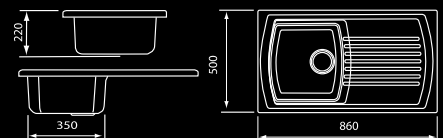

ULTIMO Ref No. 106053
Sink Capacity 20 Litres

CERAMIC

KITCHEN SINKS & BAR SINKS

LUSITANO Ref No. 7222

LUSITANO Ref No. 7220

PLANO Ref No. 7210 **CUBA** Ref No. 7200

LUSITANO Ref No. 7221

LUSITANO Ref No. 7223

CERAMIC LAUNDRY SINKS

RIBA 750 Ref No. 108630
SINK CAPACITY 45 LITRES

RIBA 750
With Cabinet
Ref No. 6634000

NO OVERFLOW

RIBA 400 Ref No. 108600
SINK CAPACITY 25 LITRES

RIBA 400
With Cabinet
Ref No. 6604000