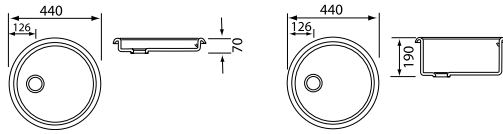

ULTIMO Ref No. 106053
Sink Capacity 20 Litres

CERAMIC

KITCHEN SINKS & BAR SINKS

LUSITANO Ref No. 7222

LUSITANO Ref No. 7220

PLANO Ref No. 7210 **CUBA** Ref No. 7200

LUSITANO Ref No. 7221

LUSITANO Ref No. 7223

CERAMIC LAUNDRY SINKS

RIBA 750 Ref No. 108630
SINK CAPACITY 45 LITRES

RIBA 750
With Cabinet
Ref No. 6634000

NO OVERFLOW

RIBA 400 Ref No. 108600
SINK CAPACITY 25 LITRES

RIBA 400
With Cabinet
Ref No. 6604000