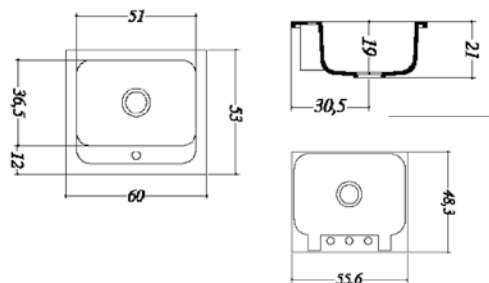

CERAMIC

RECESSED SINKS & BASINS

EUROPEAN BUTLER SINK
Ref No. G108620
Sink Capacity 27 Litres

CAPRI SERIES

Ref No. C5201
Sink Capacity 16 Litres

Ref No. C5241
Sink Capacity 28 Litres

BELFAST

BELFAST Ref No. 7400
Sink Capacity 42 Litres

ULTIMO Ref No. 106053
Sink Capacity 20 Litres

CERAMIC

KITCHEN SINKS & BAR SINKS

LUSITANO Ref No. 7222

LUSITANO Ref No. 7220

PLANO Ref No. 7210 **CUBA** Ref No. 7200

LUSITANO Ref No. 7221

LUSITANO Ref No. 7223