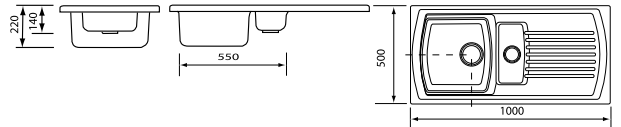

ULTIMO Ref No. 106053
Sink Capacity 20 Litres

CERAMIC

KITCHEN SINKS & BAR SINKS

LUSITANO Ref No. 7222

LUSITANO Ref No. 7220

PLANO Ref No. 7210 **CUBA** Ref No. 7200

LUSITANO Ref No. 7221

LUSITANO Ref No. 7223