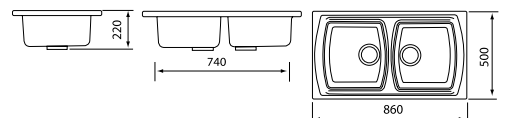

CERAMIC

RECESSED SINKS & BASINS

EUROPEAN BUTLER SINK
Ref No. G108620
Sink Capacity 27 Litres

CAPRI SERIES

Ref No. C5201
Sink Capacity 16 Litres

Ref No. C5241
Sink Capacity 28 Litres

BELFAST

BELFAST Ref No. 7400
Sink Capacity 42 Litres

ULTIMO Ref No. 106053
Sink Capacity 20 Litres

CERAMIC

KITCHEN SINKS & BAR SINKS

LUSITANO Ref No. 7222

LUSITANO Ref No. 7220

PLANO Ref No. 7210 **CUBA** Ref No. 7200

LUSITANO Ref No. 7221

LUSITANO Ref No. 7223

CERAMIC LAUNDRY SINKS

RIBA 750 Ref No. 108630
SINK CAPACITY 45 LITRES

RIBA 750
With Cabinet
Ref No. 6634000

NO OVERFLOW

RIBA 400 Ref No. 108600
SINK CAPACITY 25 LITRES

RIBA 400
With Cabinet
Ref No. 6604000