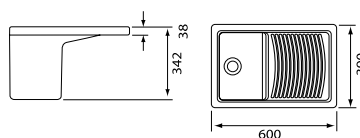

ULTIMO Ref No. 106053
Sink Capacity 20 Litres

CERAMIC

KITCHEN SINKS & BAR SINKS

LUSITANO Ref No. 7222

LUSITANO Ref No. 7220

PLANO Ref No. 7210 **CUBA** Ref No. 7200

LUSITANO Ref No. 7221

LUSITANO Ref No. 7223

CERAMIC LAUNDRY SINKS

RIBA 750 Ref No. 108630
SINK CAPACITY 45 LITRES

RIBA 750
With Cabinet
Ref No. 6634000

NO OVERFLOW

RIBA 400 Ref No. 108600
SINK CAPACITY 25 LITRES

RIBA 400
With Cabinet
Ref No. 6604000