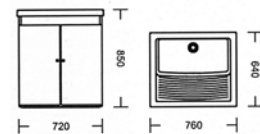

ULTIMO Ref No. 106053
Sink Capacity 20 Litres

CERAMIC

KITCHEN SINKS & BAR SINKS

LUSITANO Ref No. 7222

LUSITANO Ref No. 7220

PLANO Ref No. 7210 **CUBA** Ref No. 7200

LUSITANO Ref No. 7221

LUSITANO Ref No. 7223

CERAMIC LAUNDRY SINKS

RIBA 750 Ref No. 108630
SINK CAPACITY 45 LITRES

RIBA 750
With Cabinet
Ref No. 6634000

NO OVERFLOW

RIBA 400 Ref No. 108600
SINK CAPACITY 25 LITRES

RIBA 400
With Cabinet
Ref No. 6604000