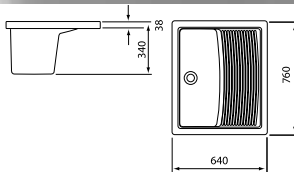

RIBA 750
With Cabinet
Ref No. 6634000